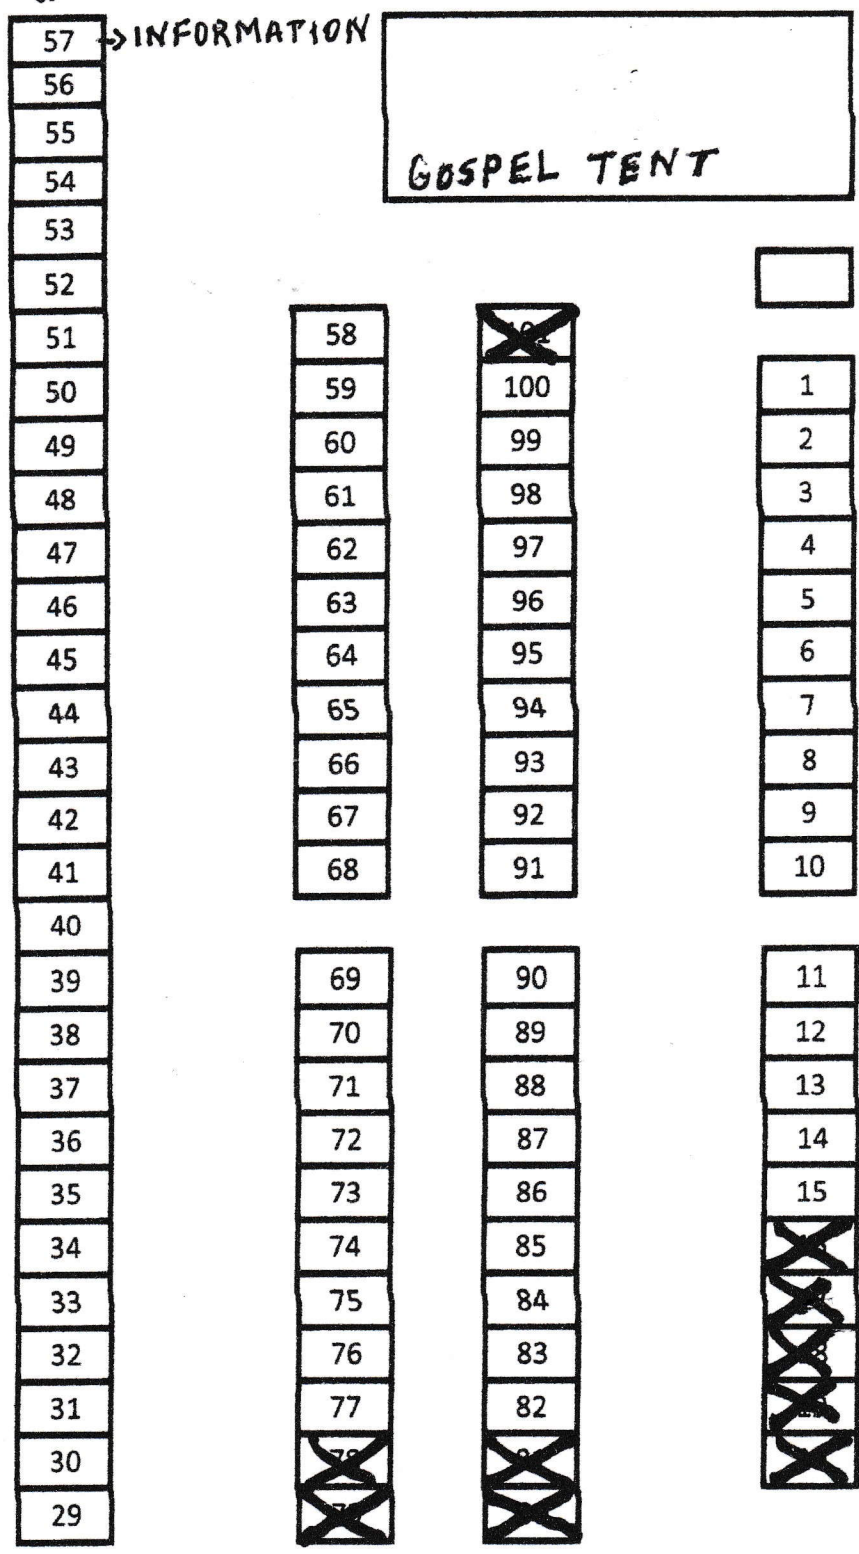

Antique Cars

↑ Farmers Market

(Entrance) Heritage Festival Booth Layout

SMOKEY

POLICE

Heritage on softball field
Olympics on softball field

FRONT PORCH STAGE

→ Fiddle Contest

↑ on Hill - Tractors, Corn Mill
SCA

Gozebo STAGE

28 27 26 25 24 23 22

21 → Petting zoo
Pony Rides

Kidz Zone - Bounce House - Train